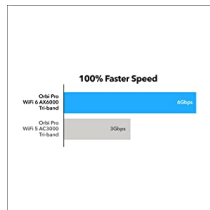

Flexibility to control access and optimize device performance across 4 unique networks

Seamless Roaming Everywhere
Stay connected as you move throughout your home or office using an optional single network name.