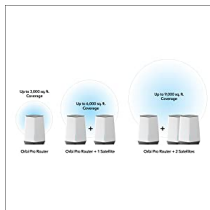

Flexibility to control access and optimize device performance across 4 unique networks

Seamless Roaming Everywhere
Stay connected as you move throughout your home or office using an optional single network name.