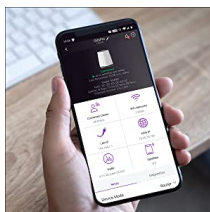

The Ultimate Business-Grade WiFi for Small Business and Home

Orbi Pro WiFi 6 Tri-band Mesh Add-on Satellite (SX580)

orbi ^{PRO} WiFi 6 Unparalleled Coverage. Unprecedented Power.

Up to **12** simultaneous WiFi streams

Up to **4x** users

Up to **100%** faster speeds

Flexibility to control access and optimize device performance across 4 unique networks

Seamless Roaming Everywhere
Stay connected as you move throughout your home or office using an optional single network name.